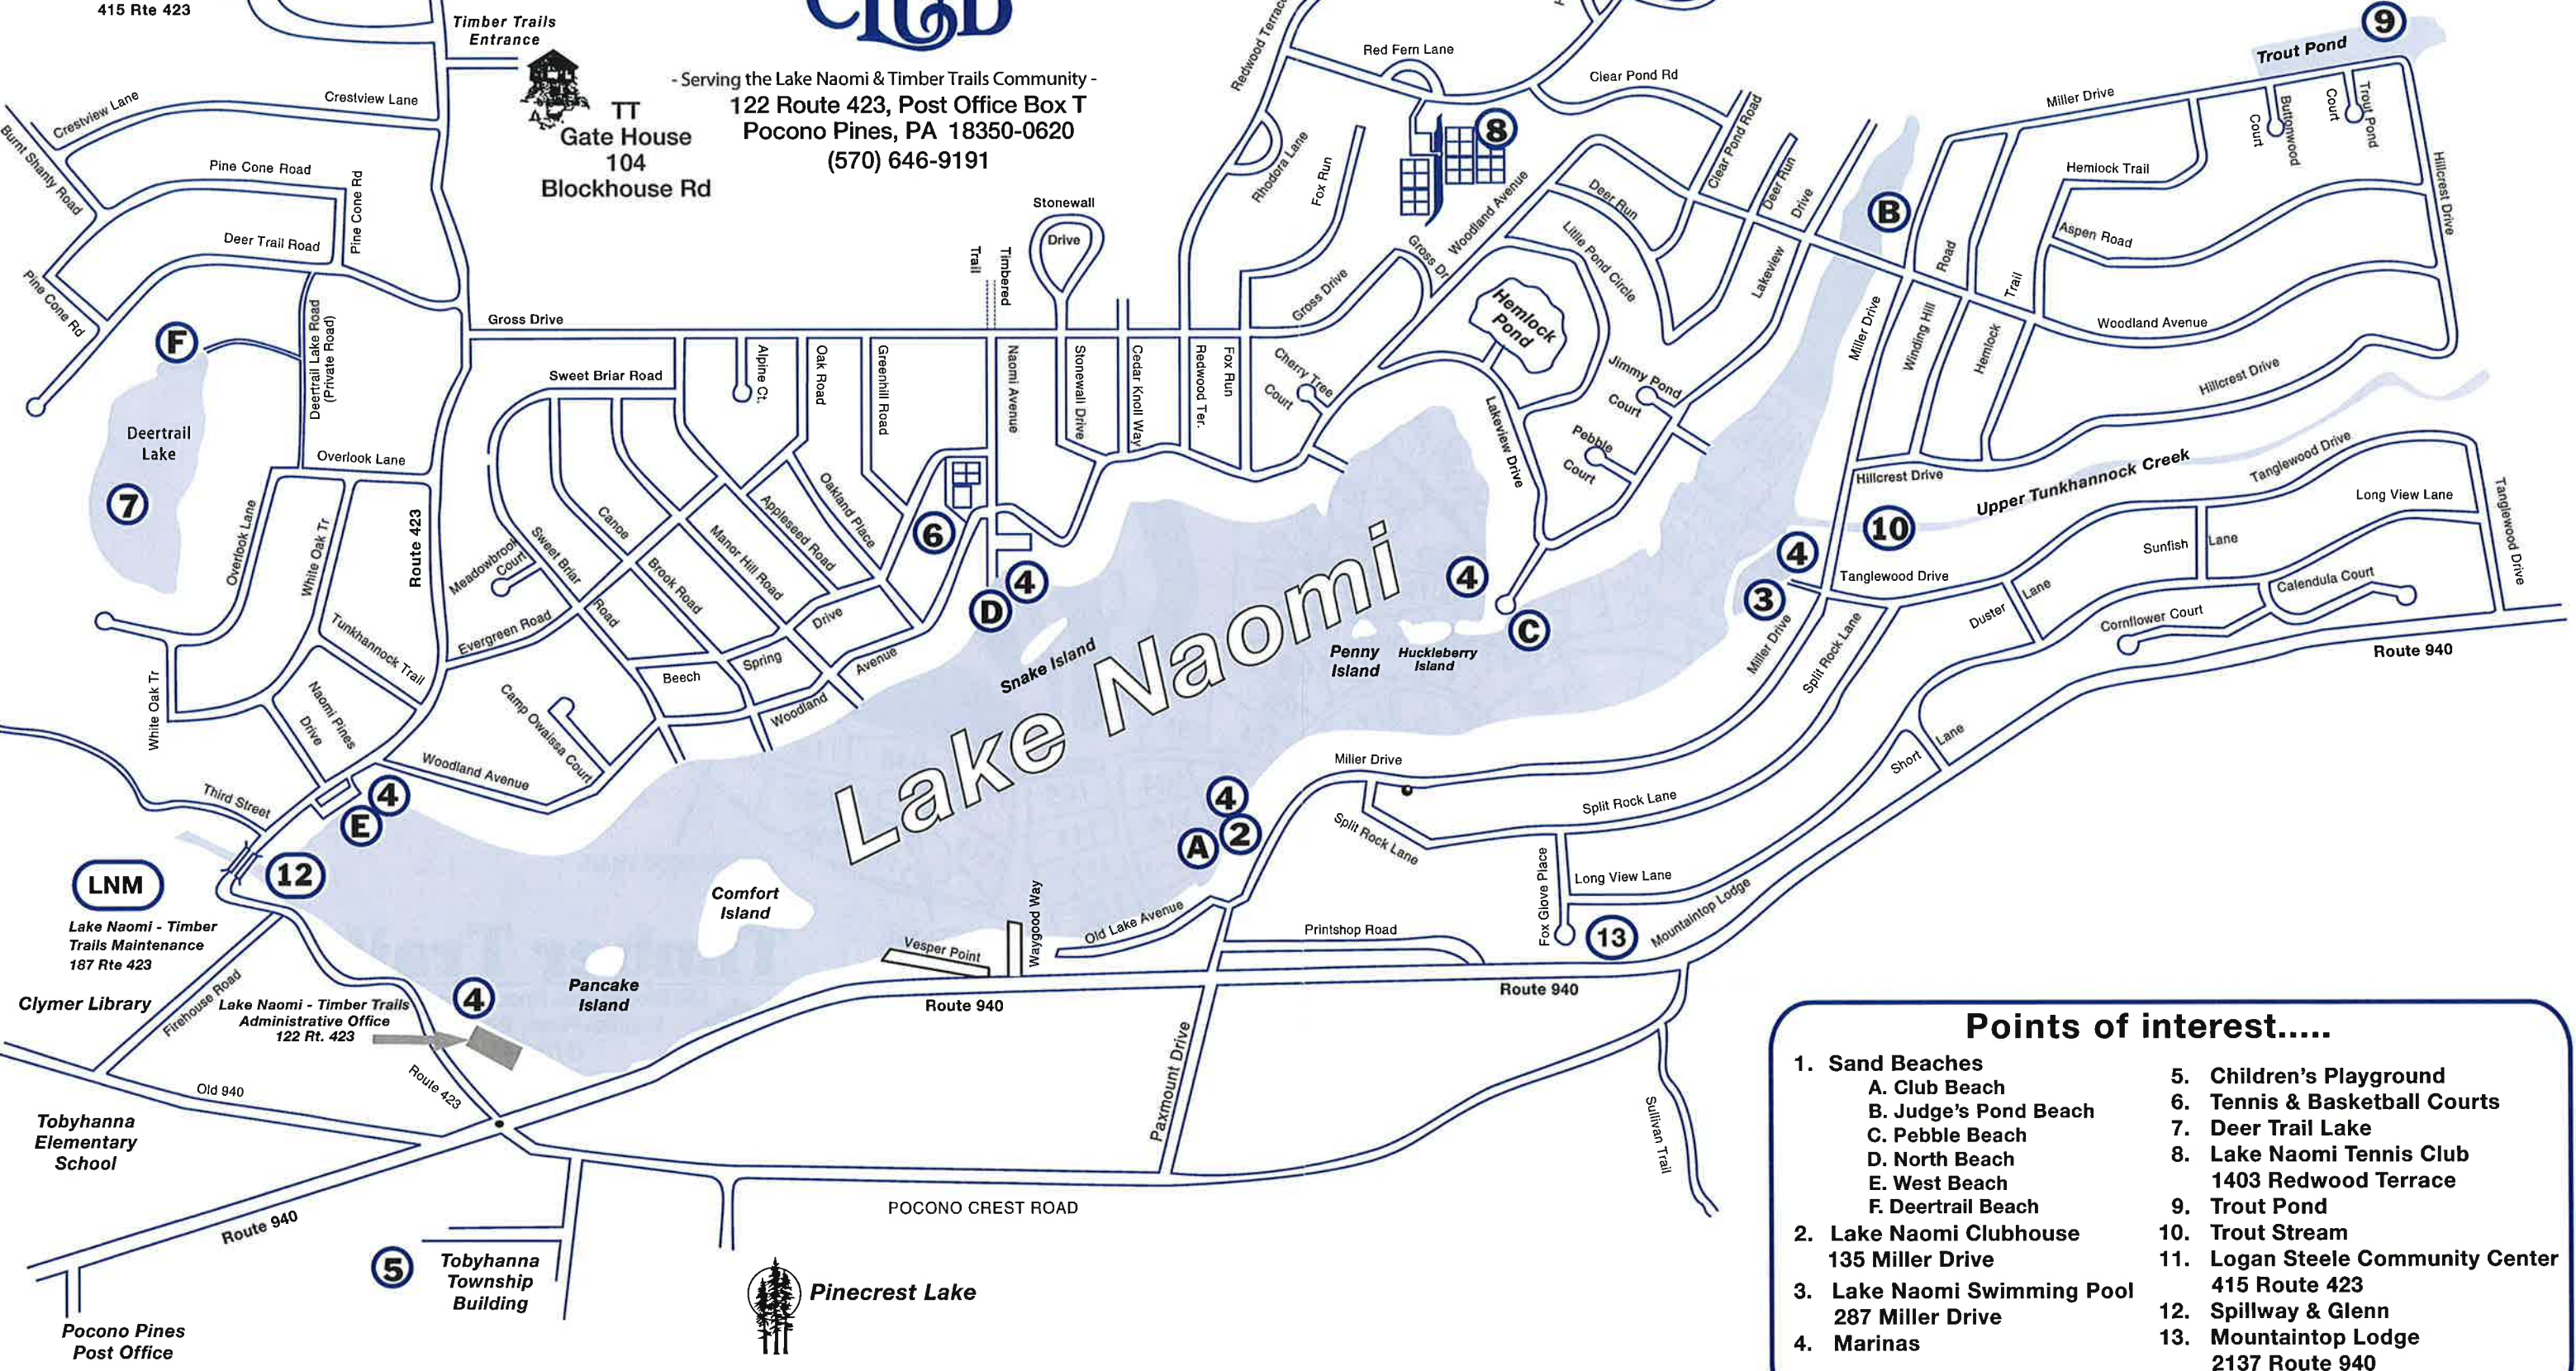

LAKE NAOMI CLUB

11 Logan Steele Community Center
415 Rte 423

- Serving the Lake Naomi & Timber Trails Community -
TT Gate House
104 Blockhouse Rd
122 Route 423, Post Office Box T
Pocono Pines, PA 18350-0620
(570) 646-9191

Points of interest.....

- 1. Sand Beaches
 - A. Club Beach
 - B. Judge's Pond Beach
 - C. Pebble Beach
 - D. North Beach
 - E. West Beach
 - F. Deertrail Beach
- 2. Lake Naomi Clubhouse
135 Miller Drive
- 3. Lake Naomi Swimming Pool
287 Miller Drive
- 4. Marinas
- 5. Children's Playground
- 6. Tennis & Basketball Courts
- 7. Deer Trail Lake
- 8. Lake Naomi Tennis Club
1403 Redwood Terrace
- 9. Trout Pond
- 10. Trout Stream
- 11. Logan Steele Community Center
415 Route 423
- 12. Spillway & Glenn
- 13. Mountaintop Lodge
2137 Route 940

Timber Trails

104 Blockhouse Road, Post Office Box T
 Pocono Pines, PA 18350-0620
 (570) 646-9191
www.LakeNaomiClub.com

- Points of interest.....**
1. Timber Trails Golf Course (241 Centennial Trail)
 2. Clubhouse & Pool (238 Centennial Trail)
 3. Children's Playground
 4. Sand Beach