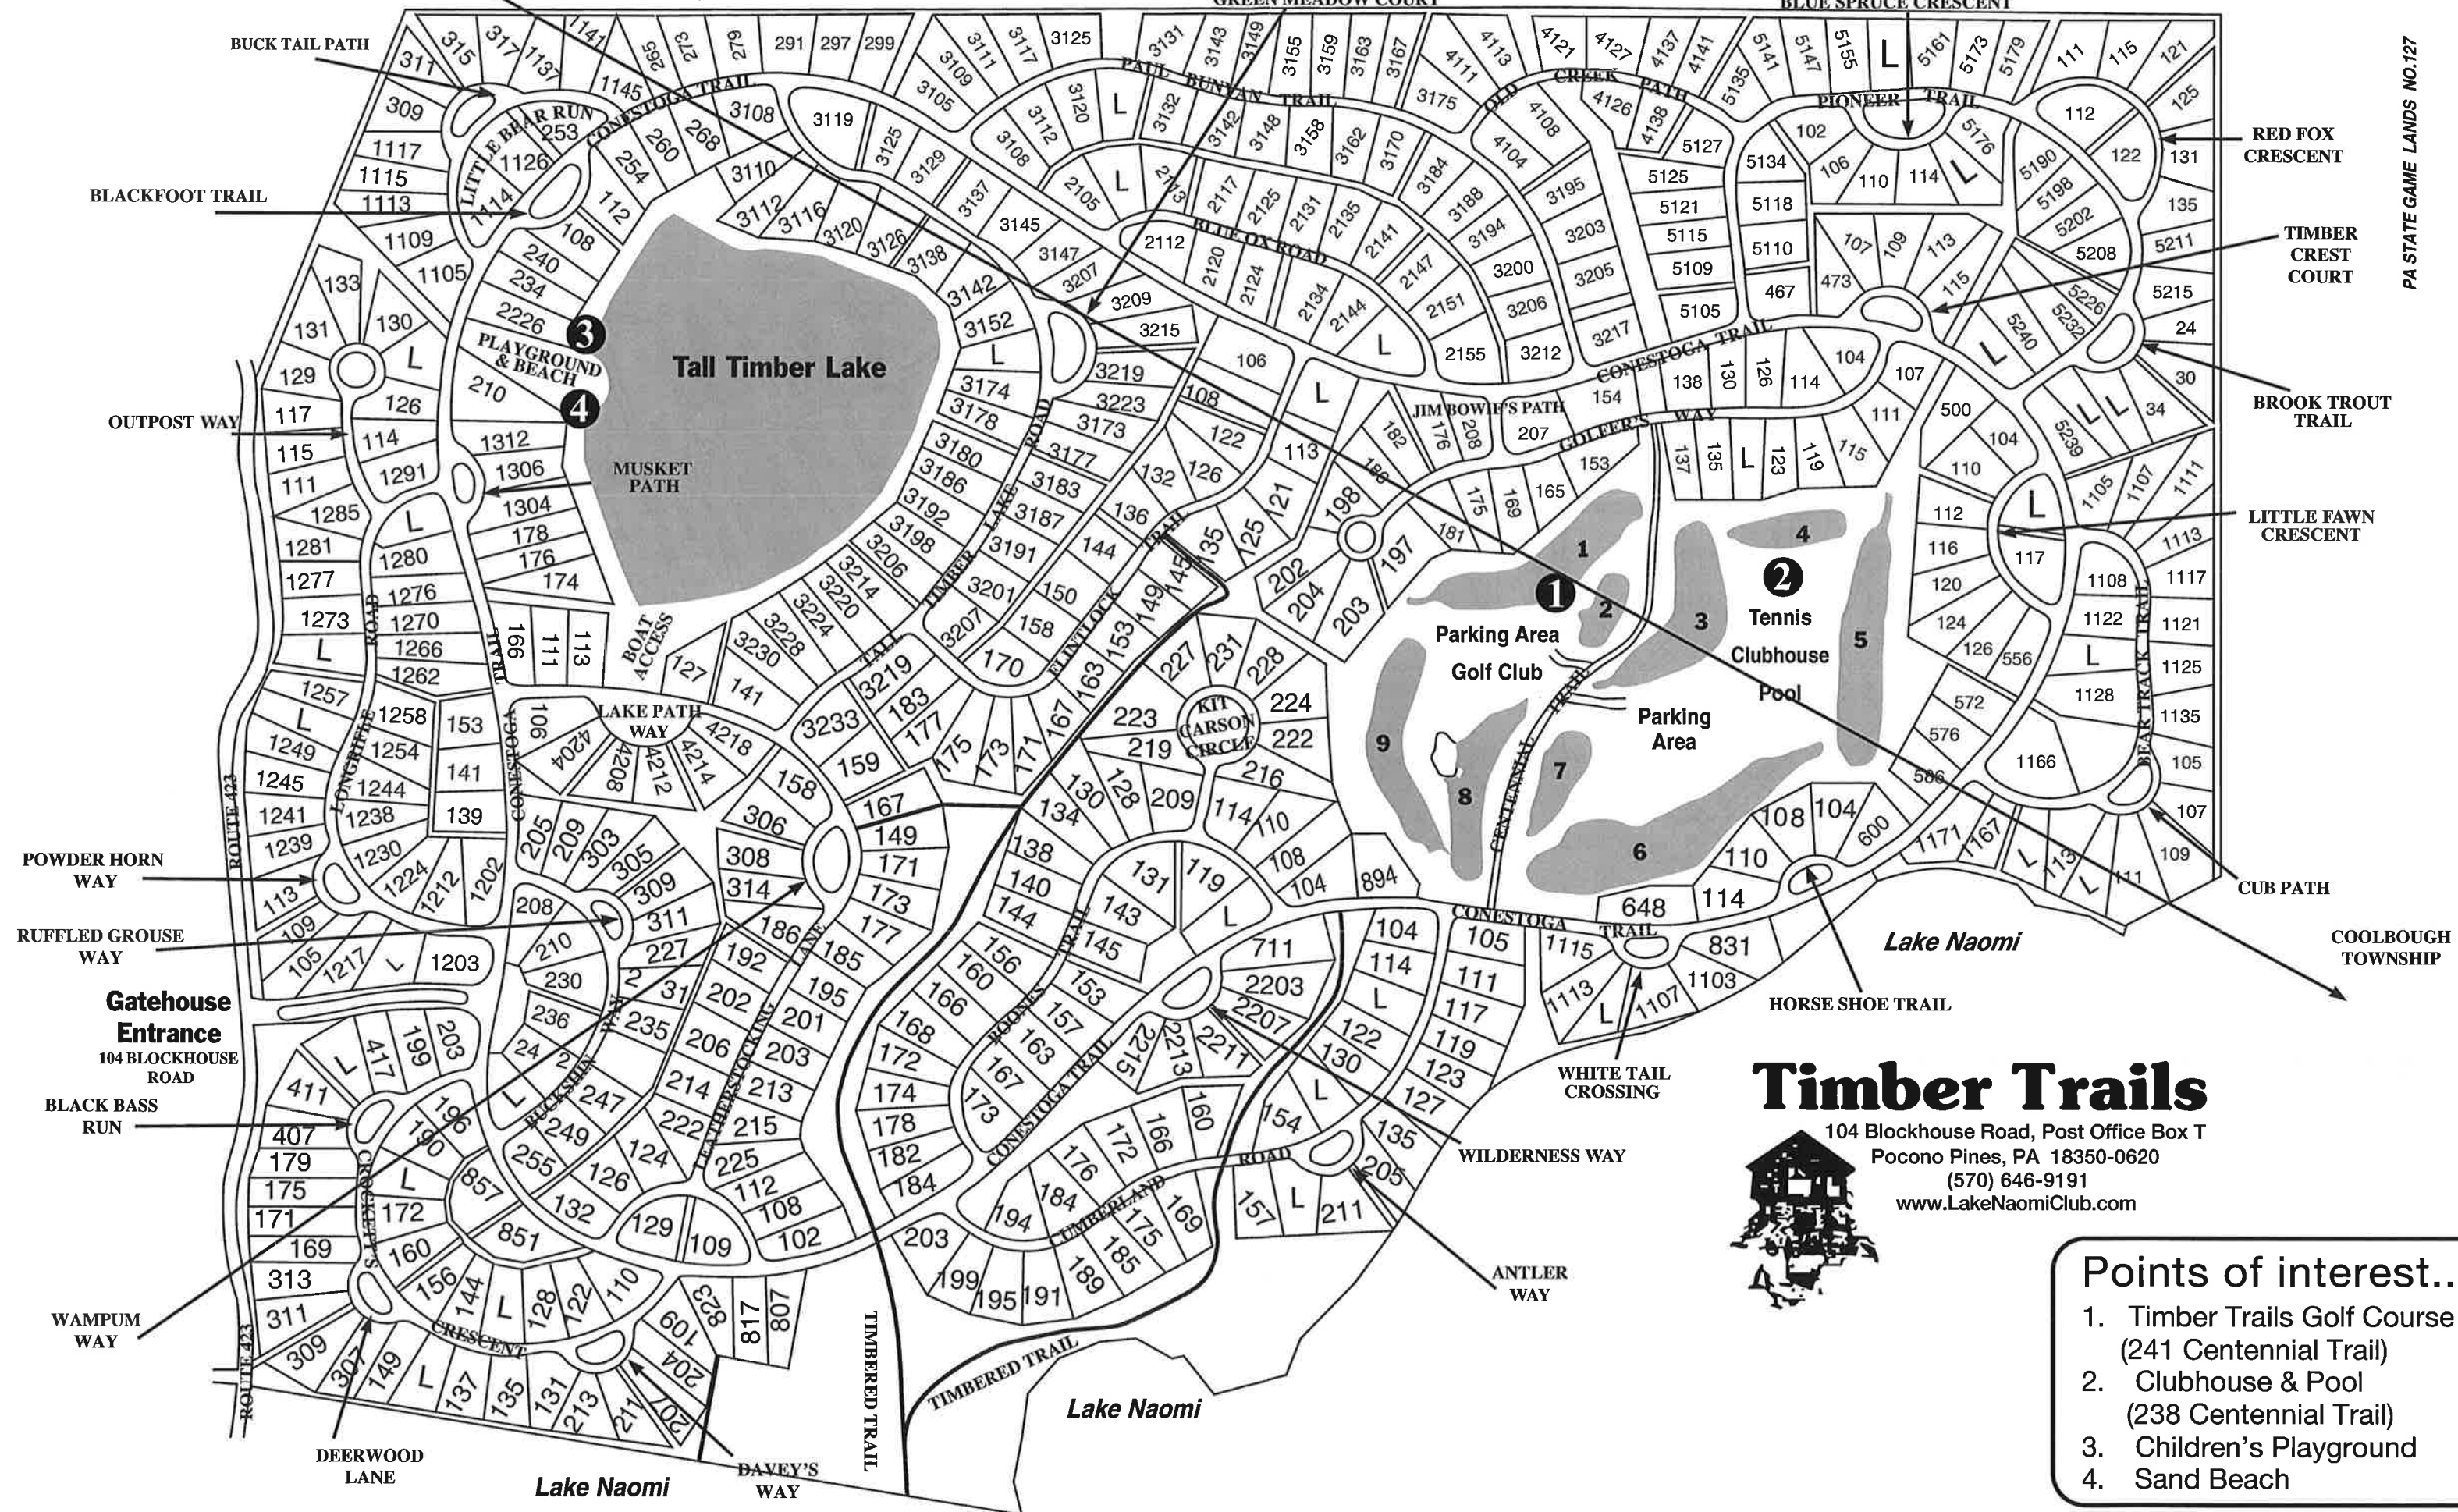

LAKE NAOMI CLUB

11 Logan Steele Community Center
415 Rte 423

- Serving the Lake Naomi & Timber Trails Community -
TT Gate House
104 Blockhouse Rd
122 Route 423, Post Office Box T
Pocono Pines, PA 18350-0620
(570) 646-9191

Points of interest.....

- 1. Sand Beaches
 - A. Club Beach
 - B. Judge's Pond Beach
 - C. Pebble Beach
 - D. North Beach
 - E. West Beach
 - F. Deertrail Beach
- 2. Lake Naomi Clubhouse
135 Miller Drive
- 3. Lake Naomi Swimming Pool
287 Miller Drive
- 4. Marinas
- 5. Children's Playground
- 6. Tennis & Basketball Courts
- 7. Deer Trail Lake
- 8. Lake Naomi Tennis Club
1403 Redwood Terrace
- 9. Trout Pond
- 10. Trout Stream
- 11. Logan Steele Community Center
415 Route 423
- 12. Spillway & Glenn
- 13. Mountaintop Lodge
2137 Route 940

Timber Trails

104 Blockhouse Road, Post Office Box T
 Pocono Pines, PA 18350-0620
 (570) 646-9191
www.LakeNaomiClub.com

- Points of interest.....**
1. Timber Trails Golf Course (241 Centennial Trail)
 2. Clubhouse & Pool (238 Centennial Trail)
 3. Children's Playground
 4. Sand Beach